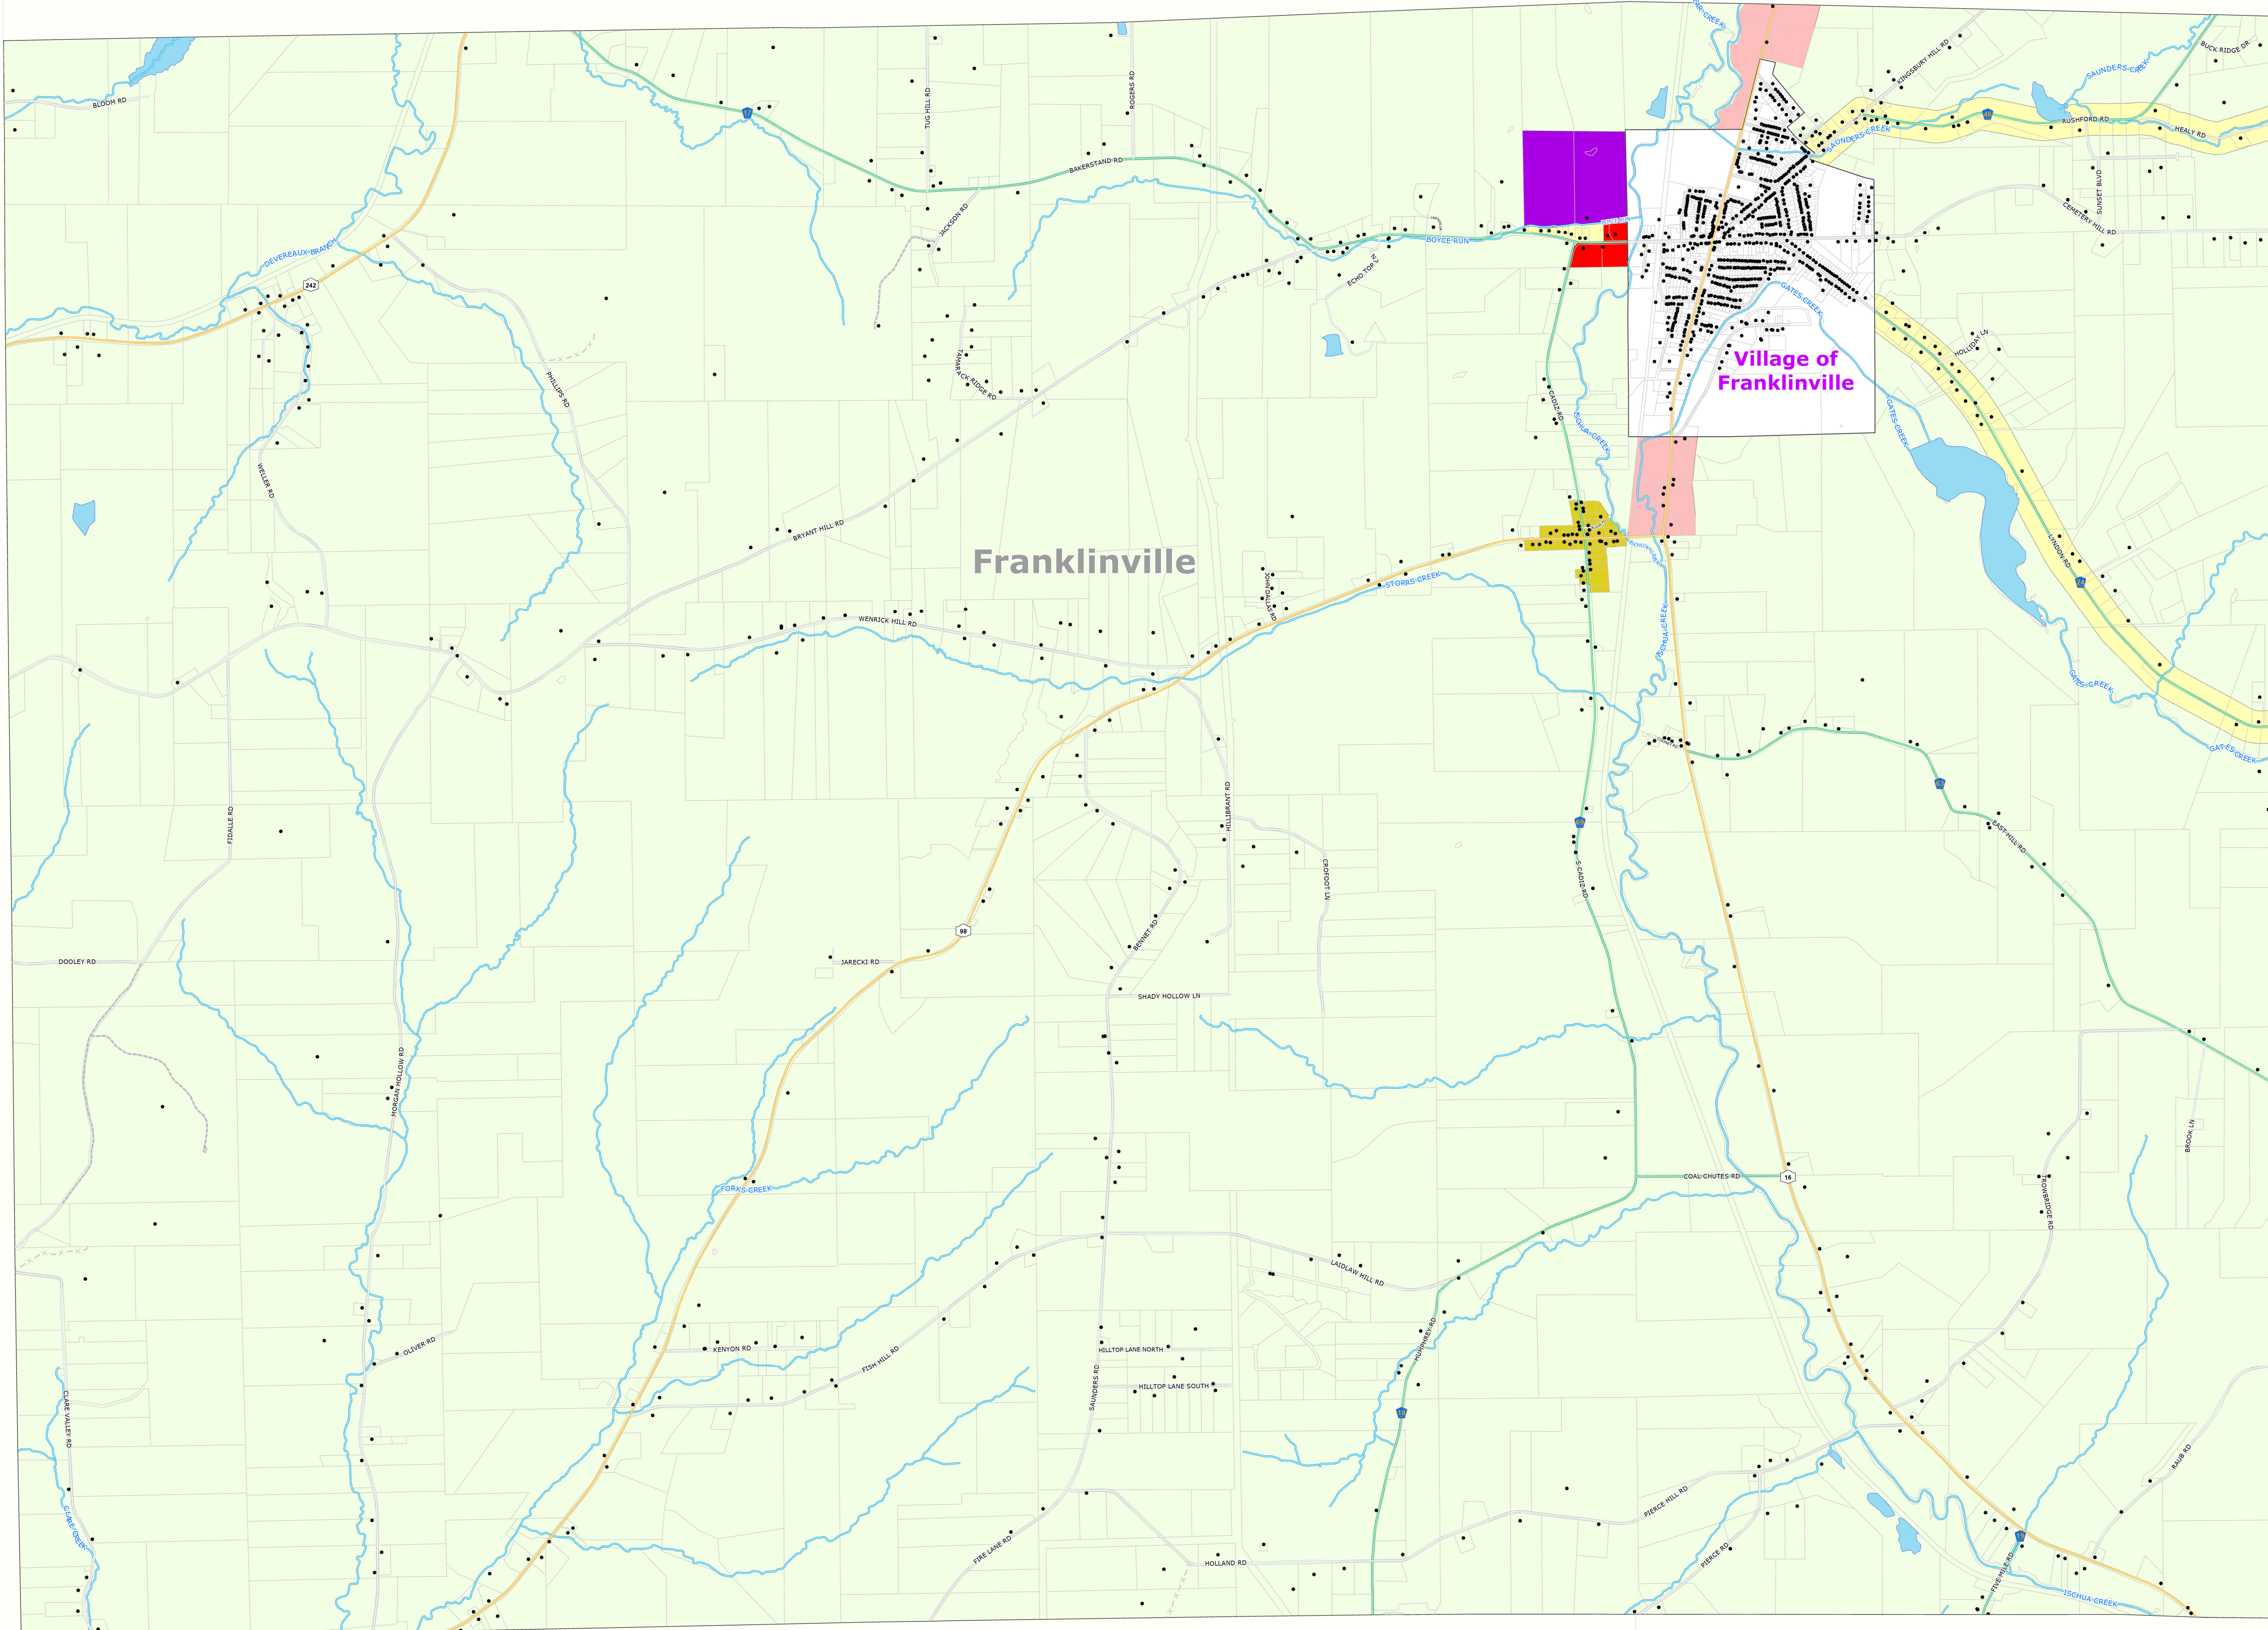

Machias

Farmersville

# Town of Franklinville

Cattaraugus County, NY

Zoning Map

- Buildings
- Parcel Lines
- Waterbodies
- Streams
- Streets**
  - Town/Village Roads
  - County Roads
  - DEC Forest Roads
  - DEC Forest Roads, Gated
  - State Roads
- Zoning**
  - Agricultural - Residential - AR
  - General Business - B-1
  - Business Industrial - B-2
  - Hamlet Residential - HR
  - Industrial - I
  - Rural Residential - RR