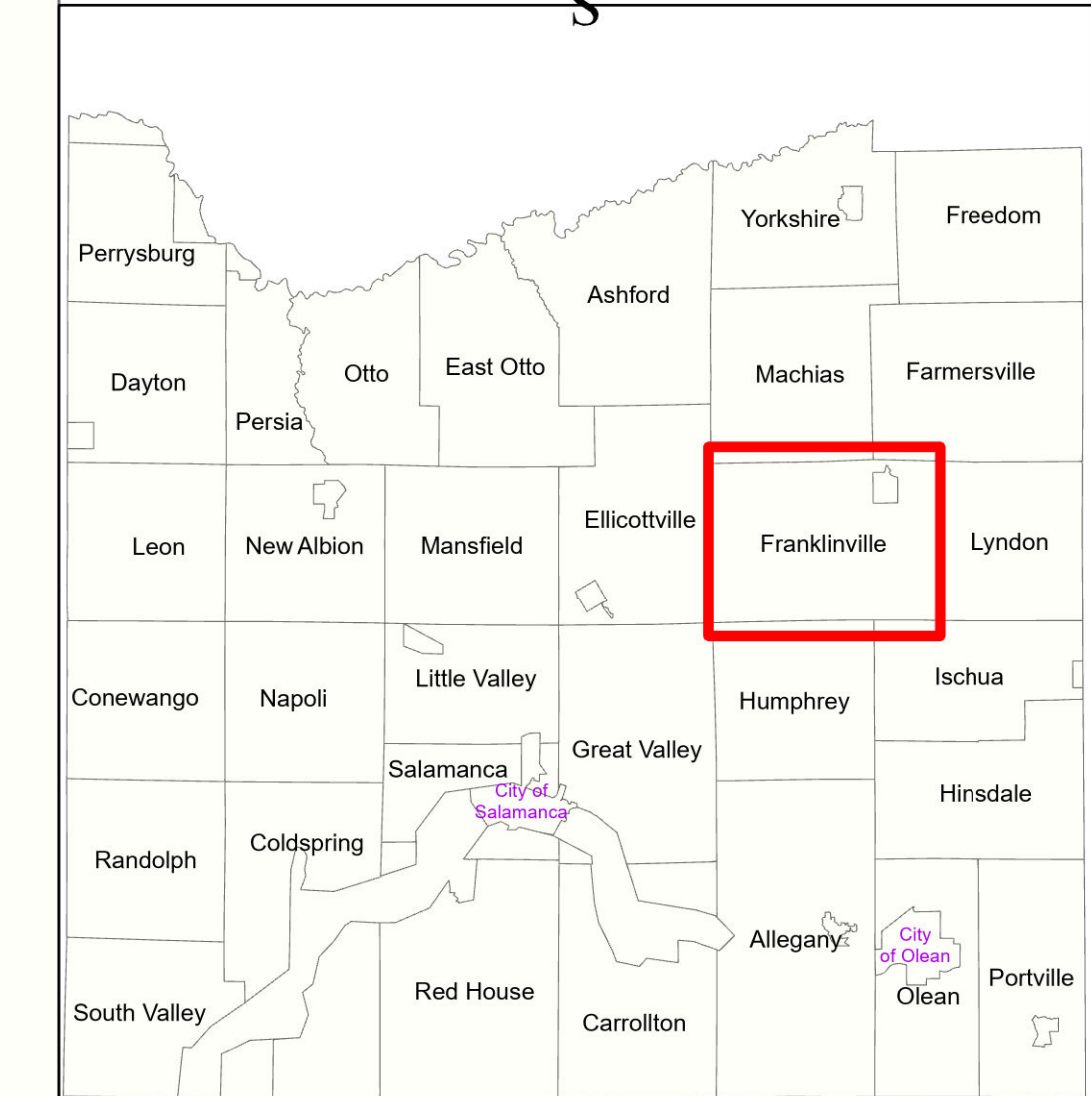

# Town of Franklinville

Cattaraugus County, NY

Zoning Map

- Buildings
- Parcel Lines
- Waterbodies
- Streams
- Streets**
  - Town/Village Roads
  - County Roads
  - DEC Forest Roads
  - DEC Forest Roads, Gated
  - State Roads
- Zoning**
  - Agricultural - Residential - AR
  - General Business - B-1
  - Business Industrial - B-2
  - Hamlet Residential - HR
  - Industrial - I
  - Rural Residential - RR

Franklinville

Village of Franklinville

Humphrey

Ischua

This map was created using GIS technology.

Prepared by Cattaraugus County  
 Real Property & GIS Services  
 207 Rock City Street, Suite 101  
 Little Valley, NY 14755  
 (716) 938-2322  
[www.cattco.org](http://www.cattco.org)